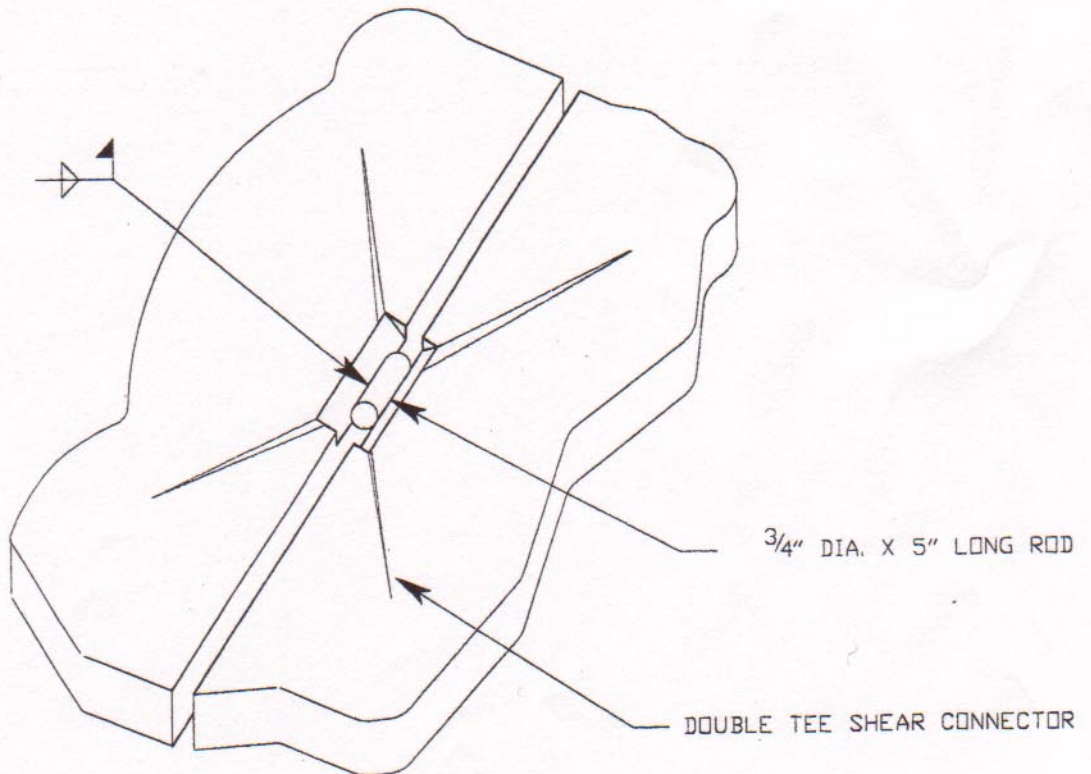

PARKING GARAGE CONNECTION TEE TO TEE

(PRETOPPED)

(2" FLANGE)