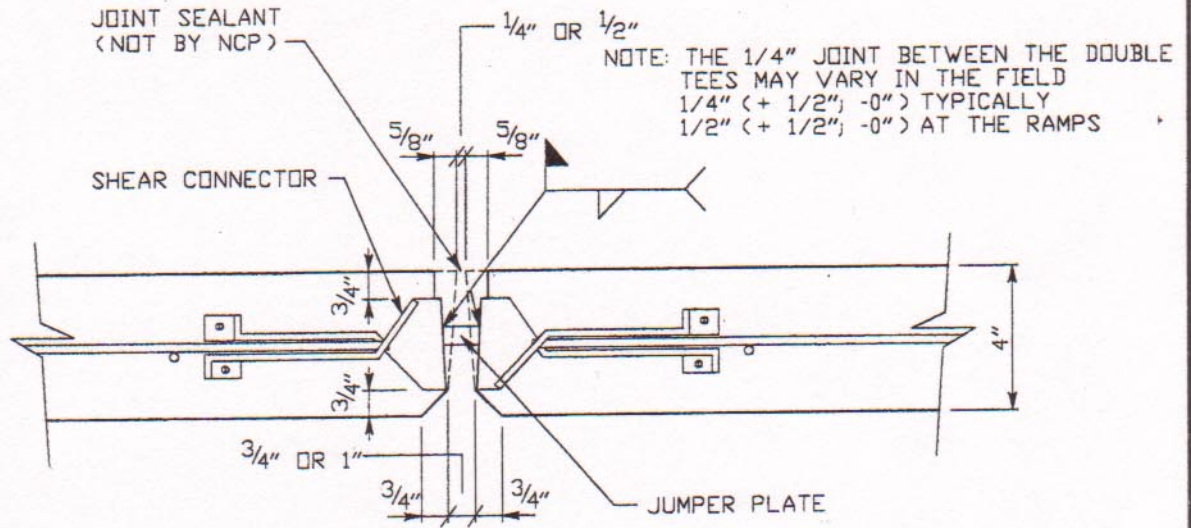

PARKING GARAGE CONNECTION TEE TO TEE

(PRETOPPED)

(2" FLANGE)