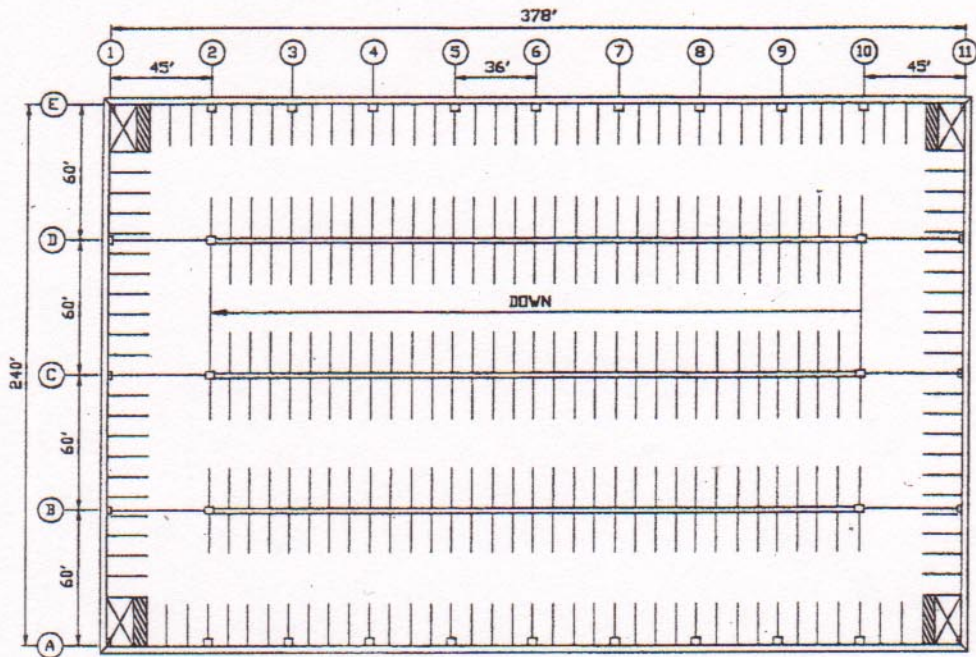

NITREROUSE

PARKING GARAGE FOOTPRINT BAY SIZE: 36' X 60' (WITH 45' END BAYS)

PARKING STALL LAYOUT 9'-0" x 18'-0"

12'-0" DOUBLE TEE LAYOUT