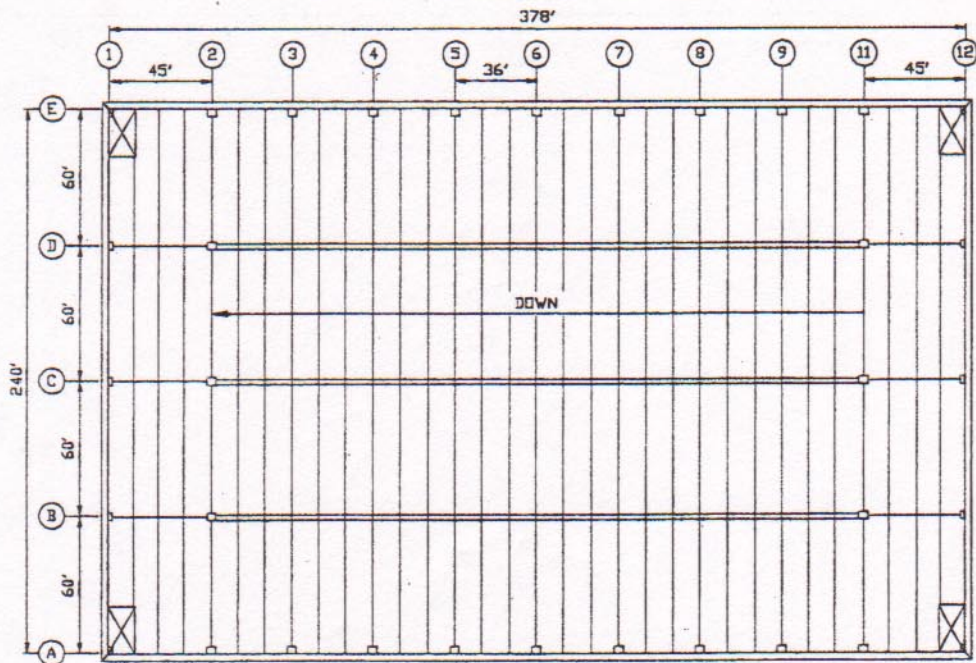

NITREROUSE

PARKING GARAGE FOOTPRINT BAY SIZE: 36' X 60' (WITH 45' END BAYS)

PARKING STALL LAYOUT 9'-0" x 18'-0"

12'-0" DOUBLE TEE LAYOUT