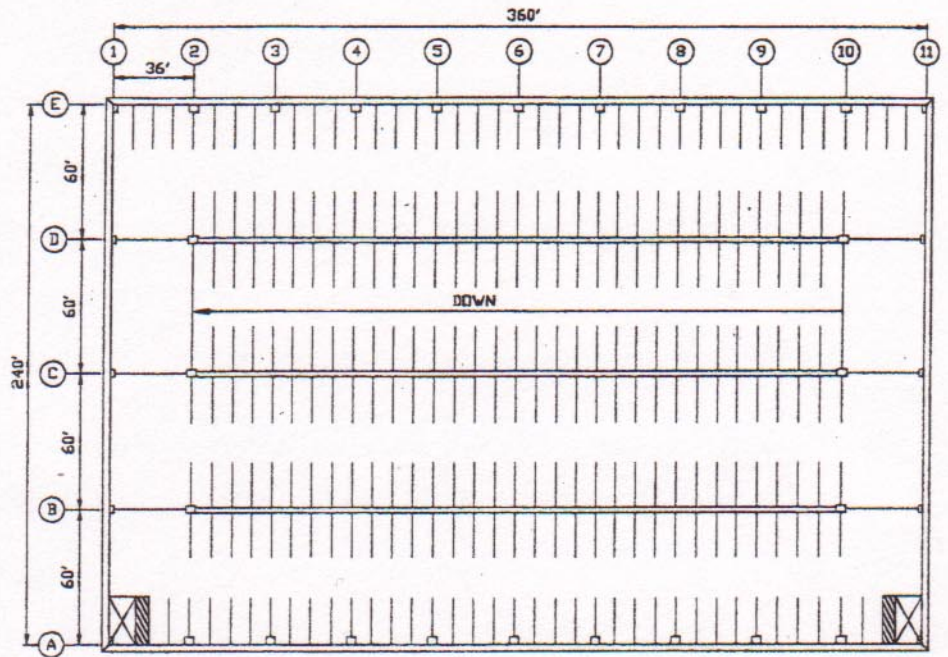

## PARKING GARAGE FOOTPRINT BAY SIZE: 36' X 60'

PARKING STALL LAYOUT 9'-0" x 18'-0"

12'-0" DOUBLE TEE LAYOUT