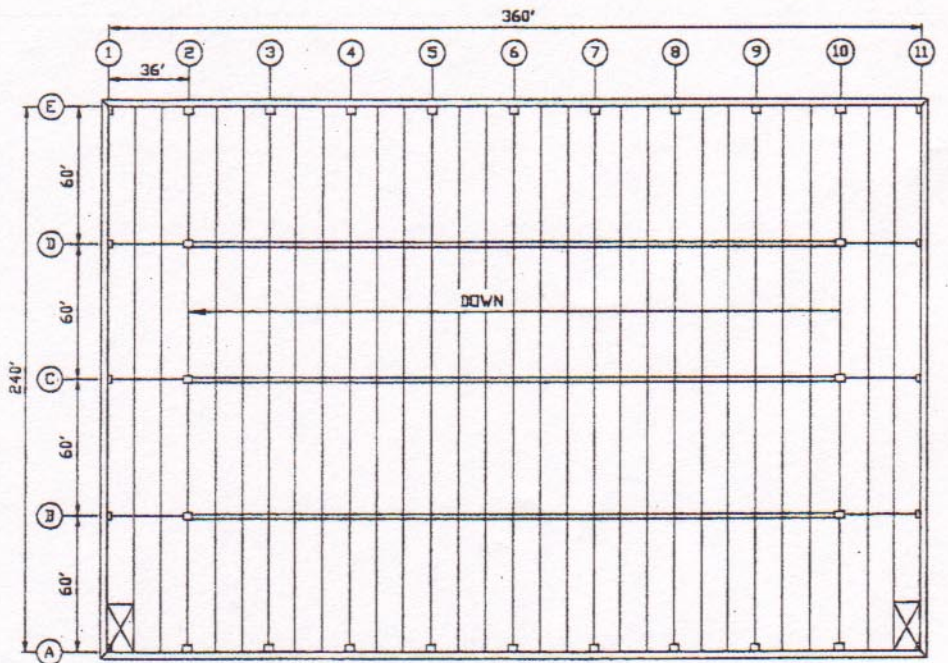

## PARKING GARAGE FOOTPRINT BAY SIZE: 36' X 60'

PARKING STALL LAYOUT 9'-0" x 18'-0"

12'-0" DOUBLE TEE LAYOUT